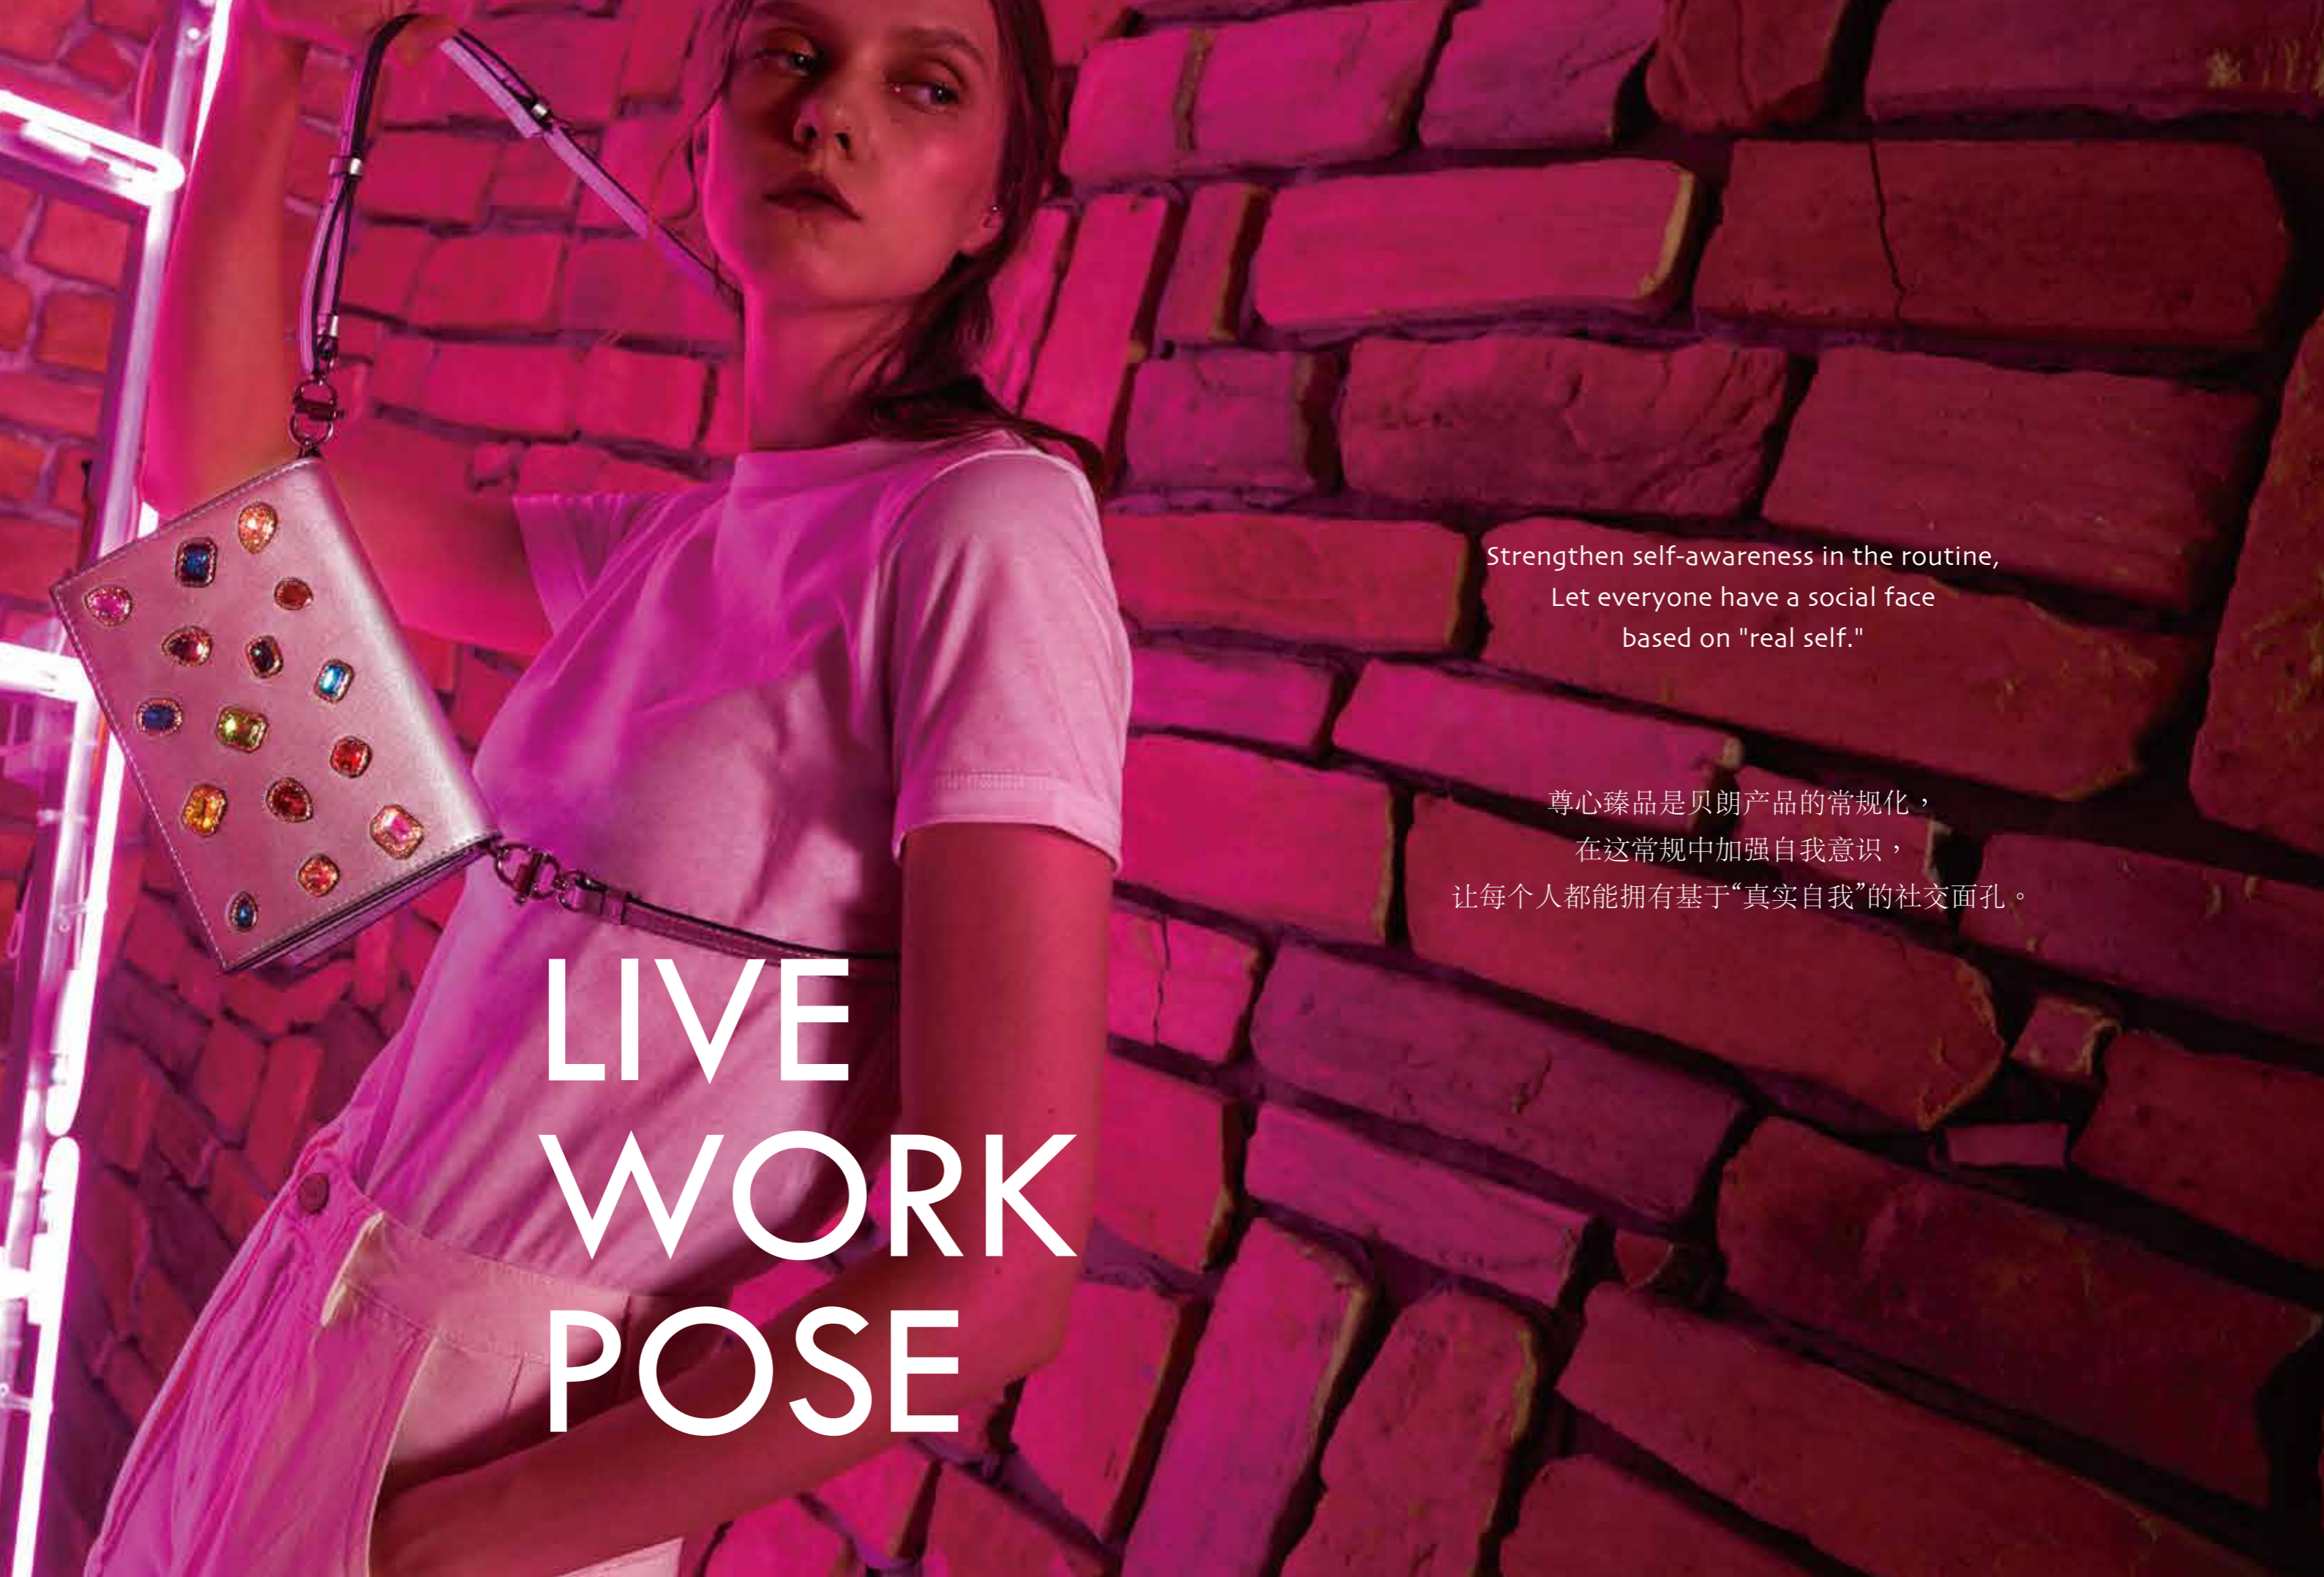

Strengthen self-awareness in the routine,
Let everyone have a social face
based on "real self."

尊心臻品是贝朗产品的常规化，
在这常规中加强自我意识，
让每个人都能拥有基于“真实自我”的社交面孔。

LIVE WORK POSE